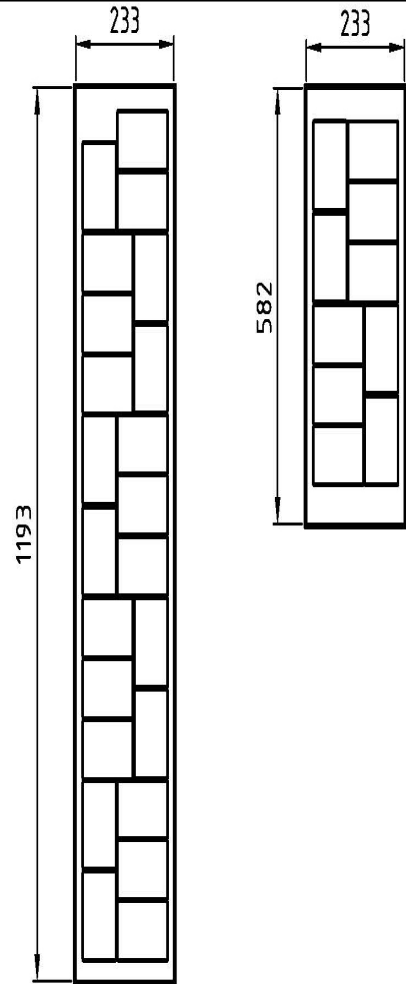

* Rubber Cap
 ** Screw neck

Box and Pallet Arrangments in 20 & 40 ft. Containers

Kind of Carpoules	Carpoules per box	Boxes per pallet	Arrangments of boxes in pallet	Total height (cm)	Carpoules per pallet	20 ft				40 ft	
						Plastic		Wooden		Plastic & Wooden	
						Pallets per container	Carpoules per container	Pallets per container	Carpoules per container	Pallets per container	Carpoules per container
1.5 ml	390	600	20×30	152	234,000	10	2,340,000	11	2,574,000	23	5,382,000
1.8 ml	390	600	20×30	152	234,000	10	2,340,000	11	2,574,000	23	5,382,000
3 ml	215	600	20×30	152	129,000	10	1,290,000	11	1,419,000	23	2,967,000

WOODEN

Dimensions (CM)			
Pallet	40FT	20FT	
125	1193	582	Length
85	233	233	Width
13.5	228	228	Height

PLASTIC

Dimensions (CM)			
Pallet	40FT	20FT	
120	1193	582	Length
80	233	233	Width
13.5	228	228	Height