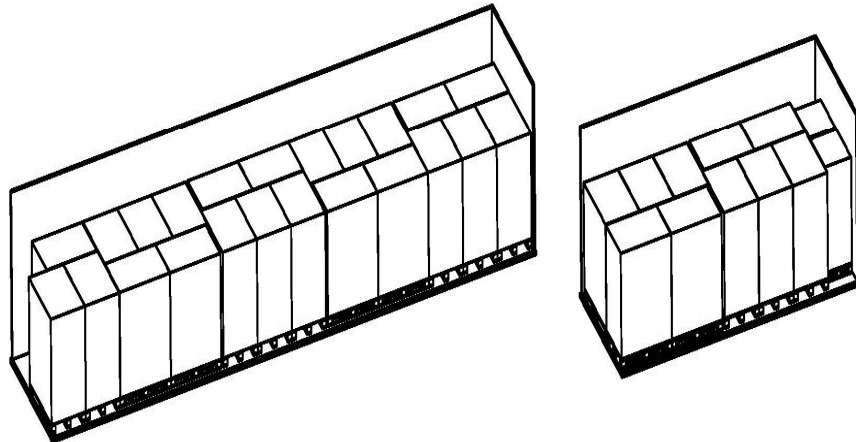

* Rubber Cap
 ** Screw neck

Box and Pallet Arrangments in 20 & 40 ft. Containers

Kind of Carpoules	Carpoules per box	Boxes per pallet	Arrangments of boxes in pallet	Total height (cm)	Carpoules per pallet	20 ft				40 ft	
						Plastic		Wooden		Plastic & Wooden	
						Pallets per container	Carpoules per container	Pallets per container	Carpoules per container	Pallets per container	Carpoules per container
1.5 ml	390	600	20×30	152	234,000	10	2,340,000	11	2,574,000	23	5,382,000
1.8 ml	390	600	20×30	152	234,000	10	2,340,000	11	2,574,000	23	5,382,000
3 ml	215	600	20×30	152	129,000	10	1,290,000	11	1,419,000	23	2,967,000

WOODEN

Dimensions (CM)			
Pallet	40FT	20FT	
125	1193	582	Length
85	233	233	Width
13.5	228	228	Height

PLASTIC

Dimensions (CM)			
Pallet	40FT	20FT	
120	1193	582	Length
80	233	233	Width
13.5	228	228	Height